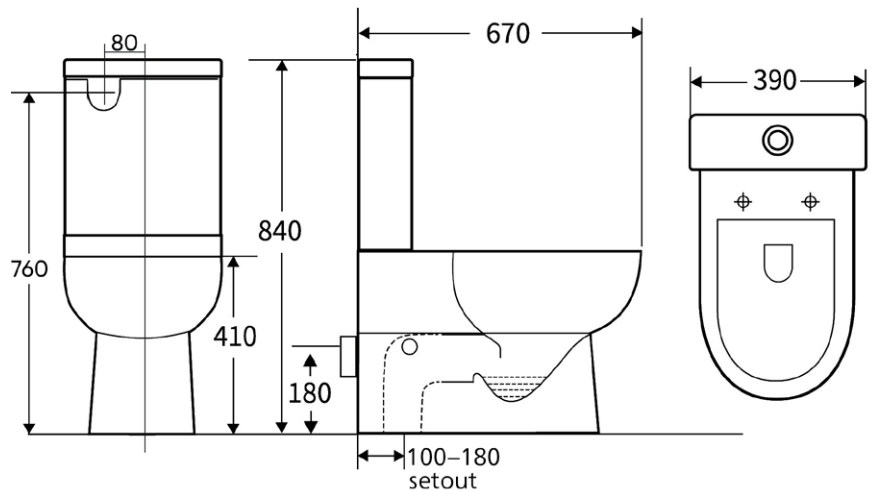

Product details

CISTERN	Suits back entry and bottom entry inlet plumbing.
PAN	Wall faced close coupled with Vortex Flush™ design, box rim.
TRAPS	Universal trap, suitable for S or P trap installations.
SEAT	PP seat, quick release with stainless steel hinges, soft closing.
WELS	4 star rating 4.5/3 litre water saving flush.
SETOUT	Variable 100-180 mm using supplied connector.
FIXING	This is a close coupled toilet suite — the cistern is fixed directly to the pan and does not require wall fixing. Pan may be bedded with cement base or using silicone sealant.

See Vortex Flush™ in action ...

Click on image below or scan QR code